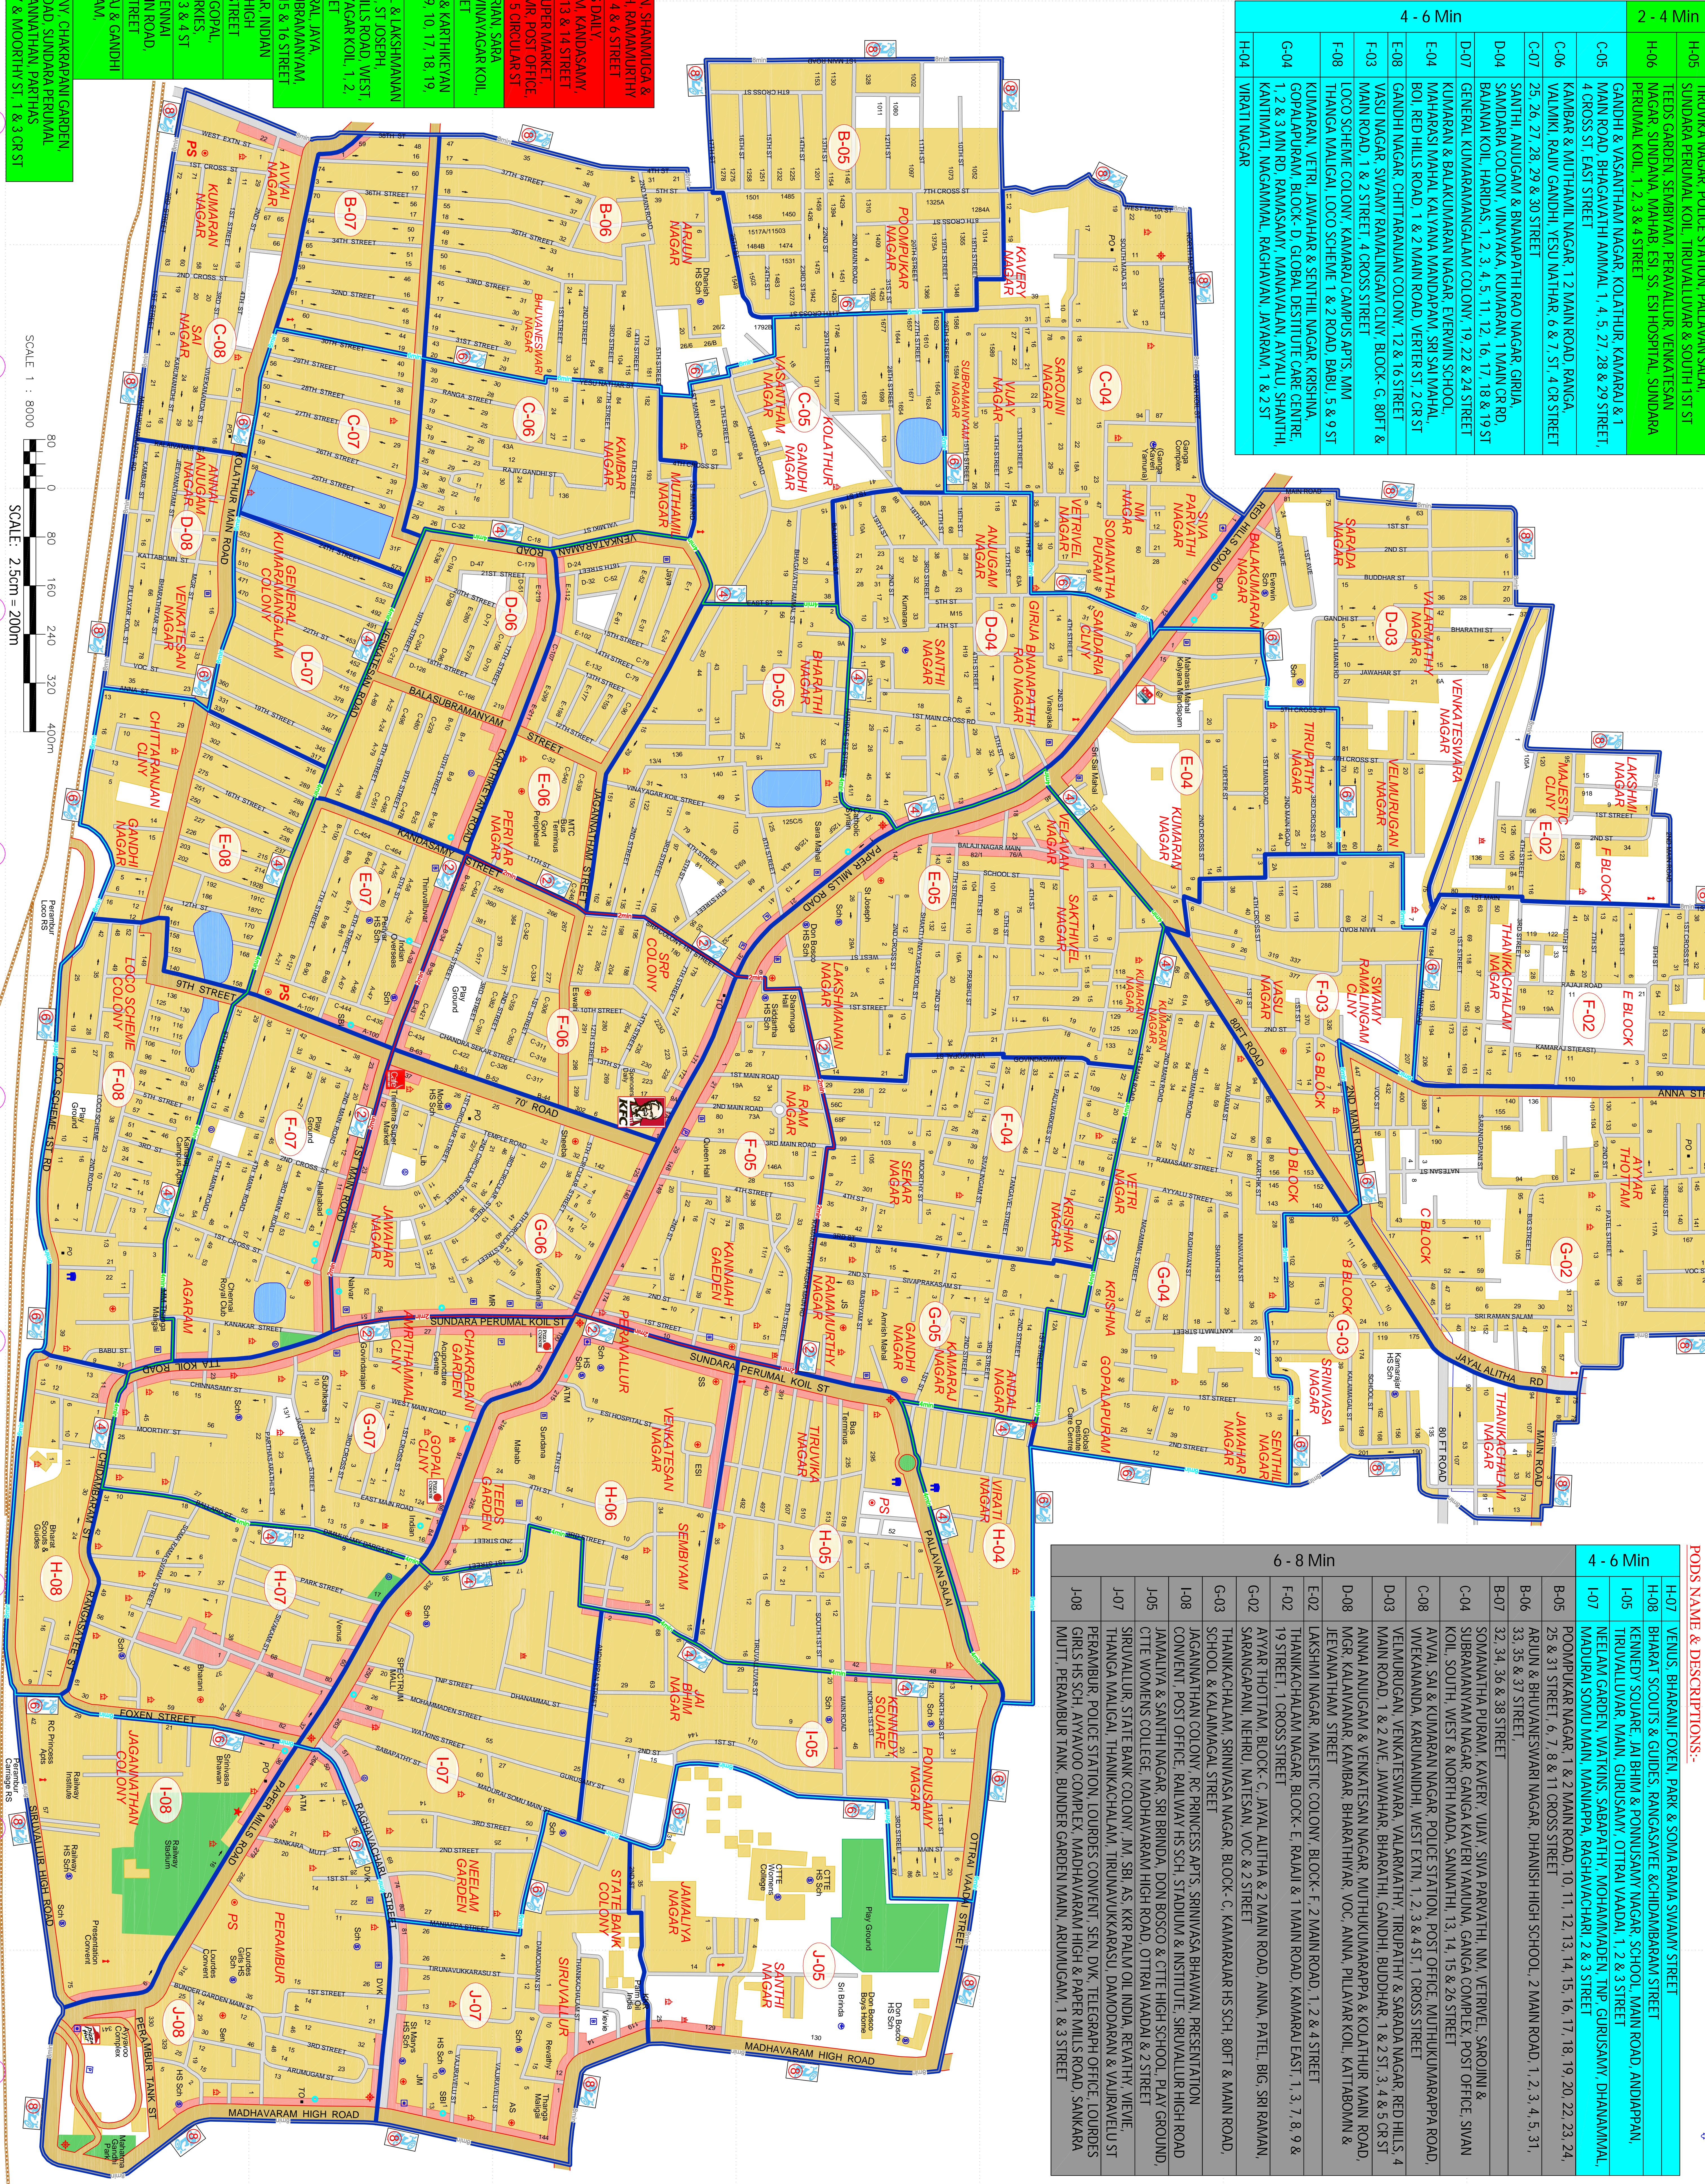

PODS NAME & DESCRIPTIONS:-

PODS NAME & DESCRIPTIONS:-

H-05	THIRUVYA NAGAR, POLICE STATION, PALLAVANI SALAI, SUNDARA PERUMAL KOIL, THIRUVALLUR & SOUTH 1ST ST
H-06	TEES GARDEN, SEMBIRAM, PERAVALLUR, VENKATESAN NAGAR, SUNDARA, MAHAR, ESI, SS, ESI HOSPITAL, SUNDARA PERUMAL KOIL, 1, 2, 3 & 4 STREET
C-05	MAIN ROAD, BHAGAVATHI ANIMAL, 1, 4, 5, 27, 28 & 29 STREET, 4 CROSS ST, EAST STREET
C-06	KAMBAR & MUTTHAMIL NAGAR, 1, 2 MAIN ROAD, RANOA, VALMIKI, RAJIV GANDHI, YESU NATHAR, 6 & 7, ST, 4 CR STREET
C-07	25, 26, 27, 28, 29 & 30 STREET
D-04	SAATHI ANUGAM & BHANUPATHI RAO NAGAR, GIRIA, SAMDARA COLONY, VINAAYKA, KIJAMAM, 1 MAIN CR, RD, BAYANA KOIL, HARDS, 1, 2, 3, 4, 5, 11, 12, 16, 17, 18 & 19 ST
D-07	GENERAL KIJAMAMANGALAM COLONY, 19, 22 & 24 STREET
E-04	KIJAMAM & BALAKUMARAN NAGAR, EVERIMIN SCHOOL, MAHARAJA MAHAL, KAYAMA, MANDAPAM, SRISA MAHAL, BOJ, RED HILLS ROAD, 1 & 2 MAIN ROAD, VERRE ST, 2 CR ST
E-08	GANDHI NAGAR, CHITTRANJANAN COLONY, 12 & 16 STREET
F-03	VASU NAGAR, SWAMY RAMANINGAM CLVY, BLOCK - G, 80FT & LOCO SCHEME COLONY, KAMARAJ CAMPUS APARTS, MMA
F-08	THANGA MALIGAI, LOCO SCHEME 1 & 2, ROAD, BABU, 5 & 9 ST
G-04	KIJAMAM, VEIRI, JAVAHAR & SENTHIL NAGAR, KRISHNA, GOPALAPUDAM, BLOCK - D, GLOBAL DESTINITY CARE CENTRE, 1, 2 & 3 RD, RAMASAMY, MAVALAN, AVAYAL SHANTHI, KANTIMATI, MAGAMVAL, RAGHAVAN, JAVARAM, 1 & 2 ST
H-04	VIRATI NAGAR

PODS NAME & DESCRIPTIONS:-

H-07	VENUS BHARANI FOXEN PARK & SOMA RAMA SWAMY STREET
H-08	BHARATI SCOUTS & GUIDES, RANGASAYEE & CHIDAMBARAM STREET
I-05	KENNEDY SQUARE, JAI BHIM & BONNUSAMY NAGAR, SCHOOL, MAIN ROAD, ANDIAPPAN, THIRUVALLUR, MAIN, GURUSAMY, OTTARA WADAI, 1, 2 & 3 STREET
I-07	NEELAM GARDEN, WAN, KRISHNA, SABARATHI, MOHAMMADEN, TIV, GURUSAMY, DHAVANMAL, MADHAVAR MAN, MAIN, MANIAPPA, RAGHAVACHARI, 2 & 3 STREET
B-05	PODPUKAR SOMU NAGAR, 1 & 2 MAIN ROAD, 10, 11, 12, 13, 14, 15, 16, 17, 18, 19, 20, 22, 23, 24, 25 & 31 STREET, 6, 7, 8 & 11 CROSS STREET
B-06	ARJUN & BHUVANESWARARI NAGAR, DHANISHI HIGH SCHOOL, 2 MAIN ROAD, 1, 2, 3, 4, 5, 31, 33, 35 & 37 STREET
B-07	32, 34, 36 & 38 STREET
C-04	SOMANAATHA PURAM, KAVERI, VIJAY, SIVA PARATHI, NMI, VETRIVEL, SAROJINI & SUBRAMANIAM NAGAR, GANGA KAVERI YAMUNA, GANGA COMPLEX, POST OFFICE, SIVAN KOIL, SOUTH, WEST & NORTH MAIDA, SANMATHI, 13, 14, 15 & 26 STREET
C-08	AVVAL, SA & KIJAMAM NAGAR, POLICE STATION, POST OFFICE, MUTTHIKUMARAPPA ROAD, VEERAKANNADA, KARUNANIDHI, WEST EXTN, 1, 2, 3 & 4 ST, 1 CROSS STREET
D-03	VELIURUGAM, VENKATESWARA, VALARAPATHY, THIRUPATHY & SARADA NAGAR, RED HILLS, 4 MAIN ROAD, 1 & 2 AVE, JAVAHAR, BHARATHI, GANDHI, BUDDHAR, 1 & 2 ST, 3, 4 & 5 CR ST
D-08	ANNA ANUGAM & VENKATESAN NAGAR, MUTTHIKUMARAPPA & KOLATHUR MAIN ROAD, MGR, KALAYANAR, KAMBAR, BHARATHIYAR, VOC, ANNA, PILLAYAR KOIL, KATTABONAM & JEEVAATHAM STREET
E-02	LAKSHMI NAGAR, MALESTIC COLONY, BLOCK - F, 2 MAIN ROAD, 1, 2 & 4 STREET
F-02	THANIKACHALAM NAGAR, BLOCK - E, RAJAI & 1 MAIN ROAD, KAMARAJ EAST, 1, 3, 7, 8, 9 & 19 STREET, 1 CROSS STREET
G-02	AVAYAR THOTTAM, BLOCK - C, JAYAL ALTHA & 2 MAIN ROAD, ANNA, PATEL, BIG, SRI RAMAN, SARANGAPANI, NEHRU, NATESAN, VOC & 2 STREET
G-03	THANIKACHALAM, SRINIVASA NAGAR, BLOCK - C, KAMARAJ HS SCH, 80FT & MAIN ROAD, SCHOOL & KALAMAGAL STREET
I-08	JAGANNATHAN COLONY, RC PRINCESS APARTS, SRINIVASA BHAVAN, PRESENTATION CONVENT, & SOUTH NAGAR, SRI BRINDA, DON BOSCO & CITE HIGH SCHOOL, PLAY ROUND, CITE WOMENS COLLEGE, MADHAVARAM HIGH ROAD, OTTARA WADAI & 2 STREET
I-07	SIRUVALLUR, STATE BANK COLONY, JM, SBI, AS, KR PALM OIL INDIA, REVATHY, VIVEE, THANGA MALIGAI, THANIKACHALAM, THIRUVAYUKKARASU DAMODARAN & VAJRAVELU ST PERAMBUR, POLICE STATION, LOURDS CONVENT, SEN, DVK, TELEGRAPH OFFICE, LOURDS GIRLS HS SCH, AVAYOODO COMPLEX, MADHAVARAM HIGH & PAPER MILLS ROAD, SANKARA MUTT, PERAMBUR TANK, BUNDER GARDEN MAIN, ARJUNAGAM, 1 & 3 STREET
J-05	STATE BANK COLONY, SIRUVALLUR
J-07	NEELAM GARDEN
J-08	JAGANNATHAN COLONY, PERAMBUR TANK ST